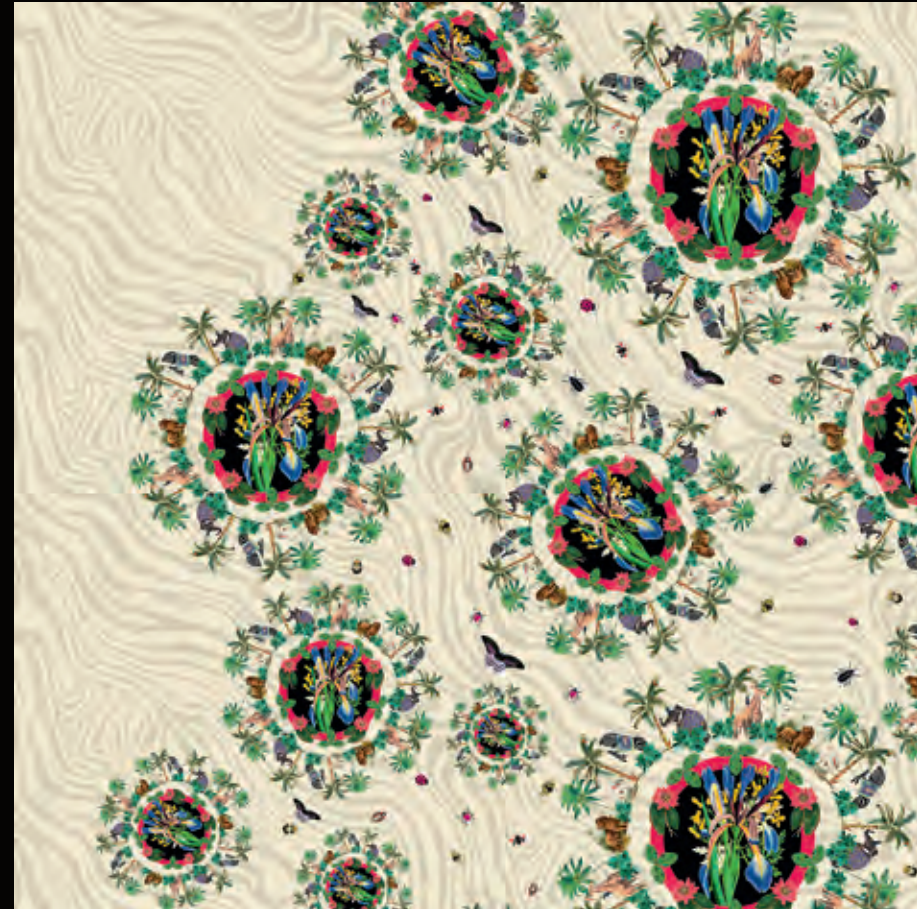

cod. RC21108

width 3 m / height 3 m / 3 lengths

roberto cavalli
HOME

DIGITAL WALLPAPERS

JUNGLE BUBBLES

cod. RC19209

width 3 m / height 3 m / 3 lengths

roberto cavalli
HOME