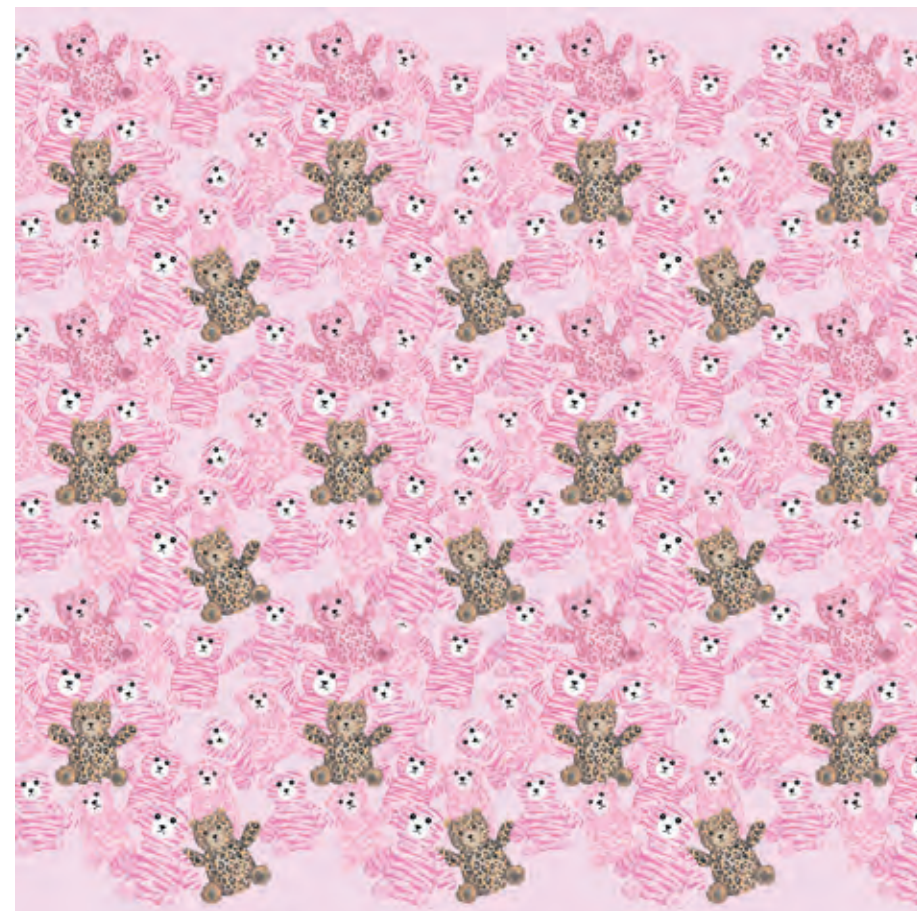

CAROSSELLO 02

cod. RC21116

width 3 m / height 3 m / 3 lengths

roberto cavalli
HOME

DIGITAL WALLPAPERS

ORSETTI 01

cod. RC21117

width 3 m / height 3 m / 3 lengths