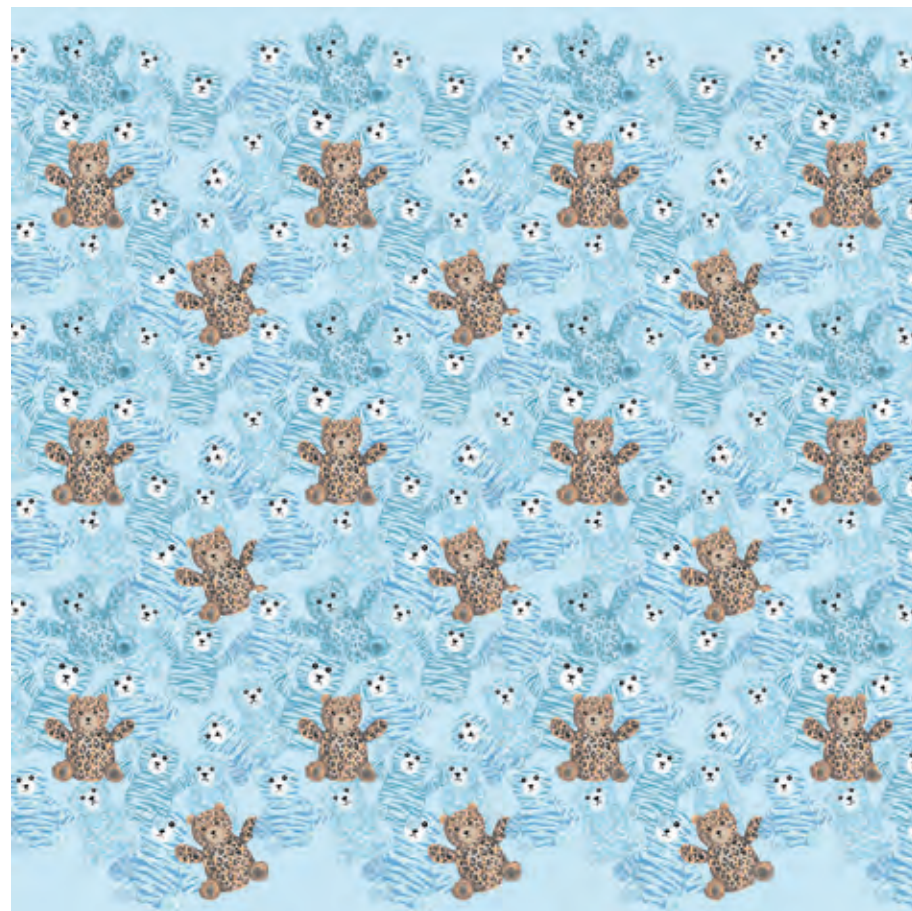

ORSETTI 02

cod. RC21118

width 3 m / height 3 m / 3 lengths