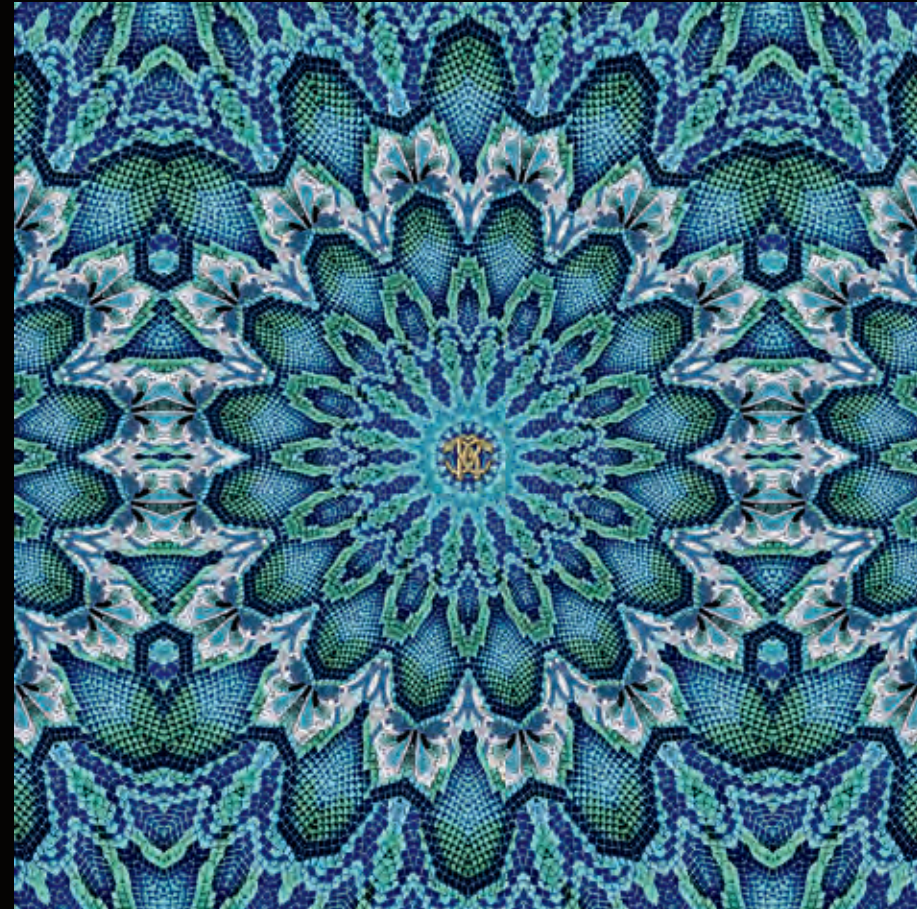

AMORGOS

cod. RC19207

width 3 m / height 3 m / 3 lengths