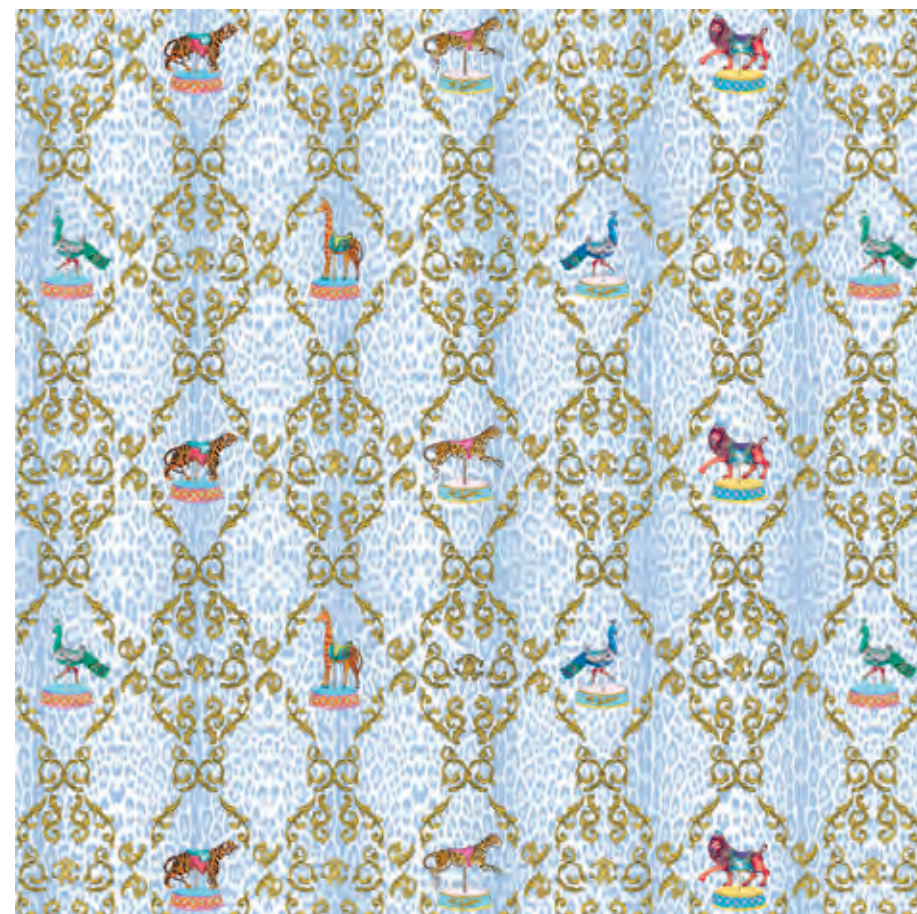

ROBOT BABY BLUE

cod. RC21114

width 3 m / height 3 m / 3 lengths

roberto cavalli
HOME

DIGITAL WALLPAPERS

CAROSSELLO 01

cod. RC21115

width 3 m / height 3 m / 3 lengths